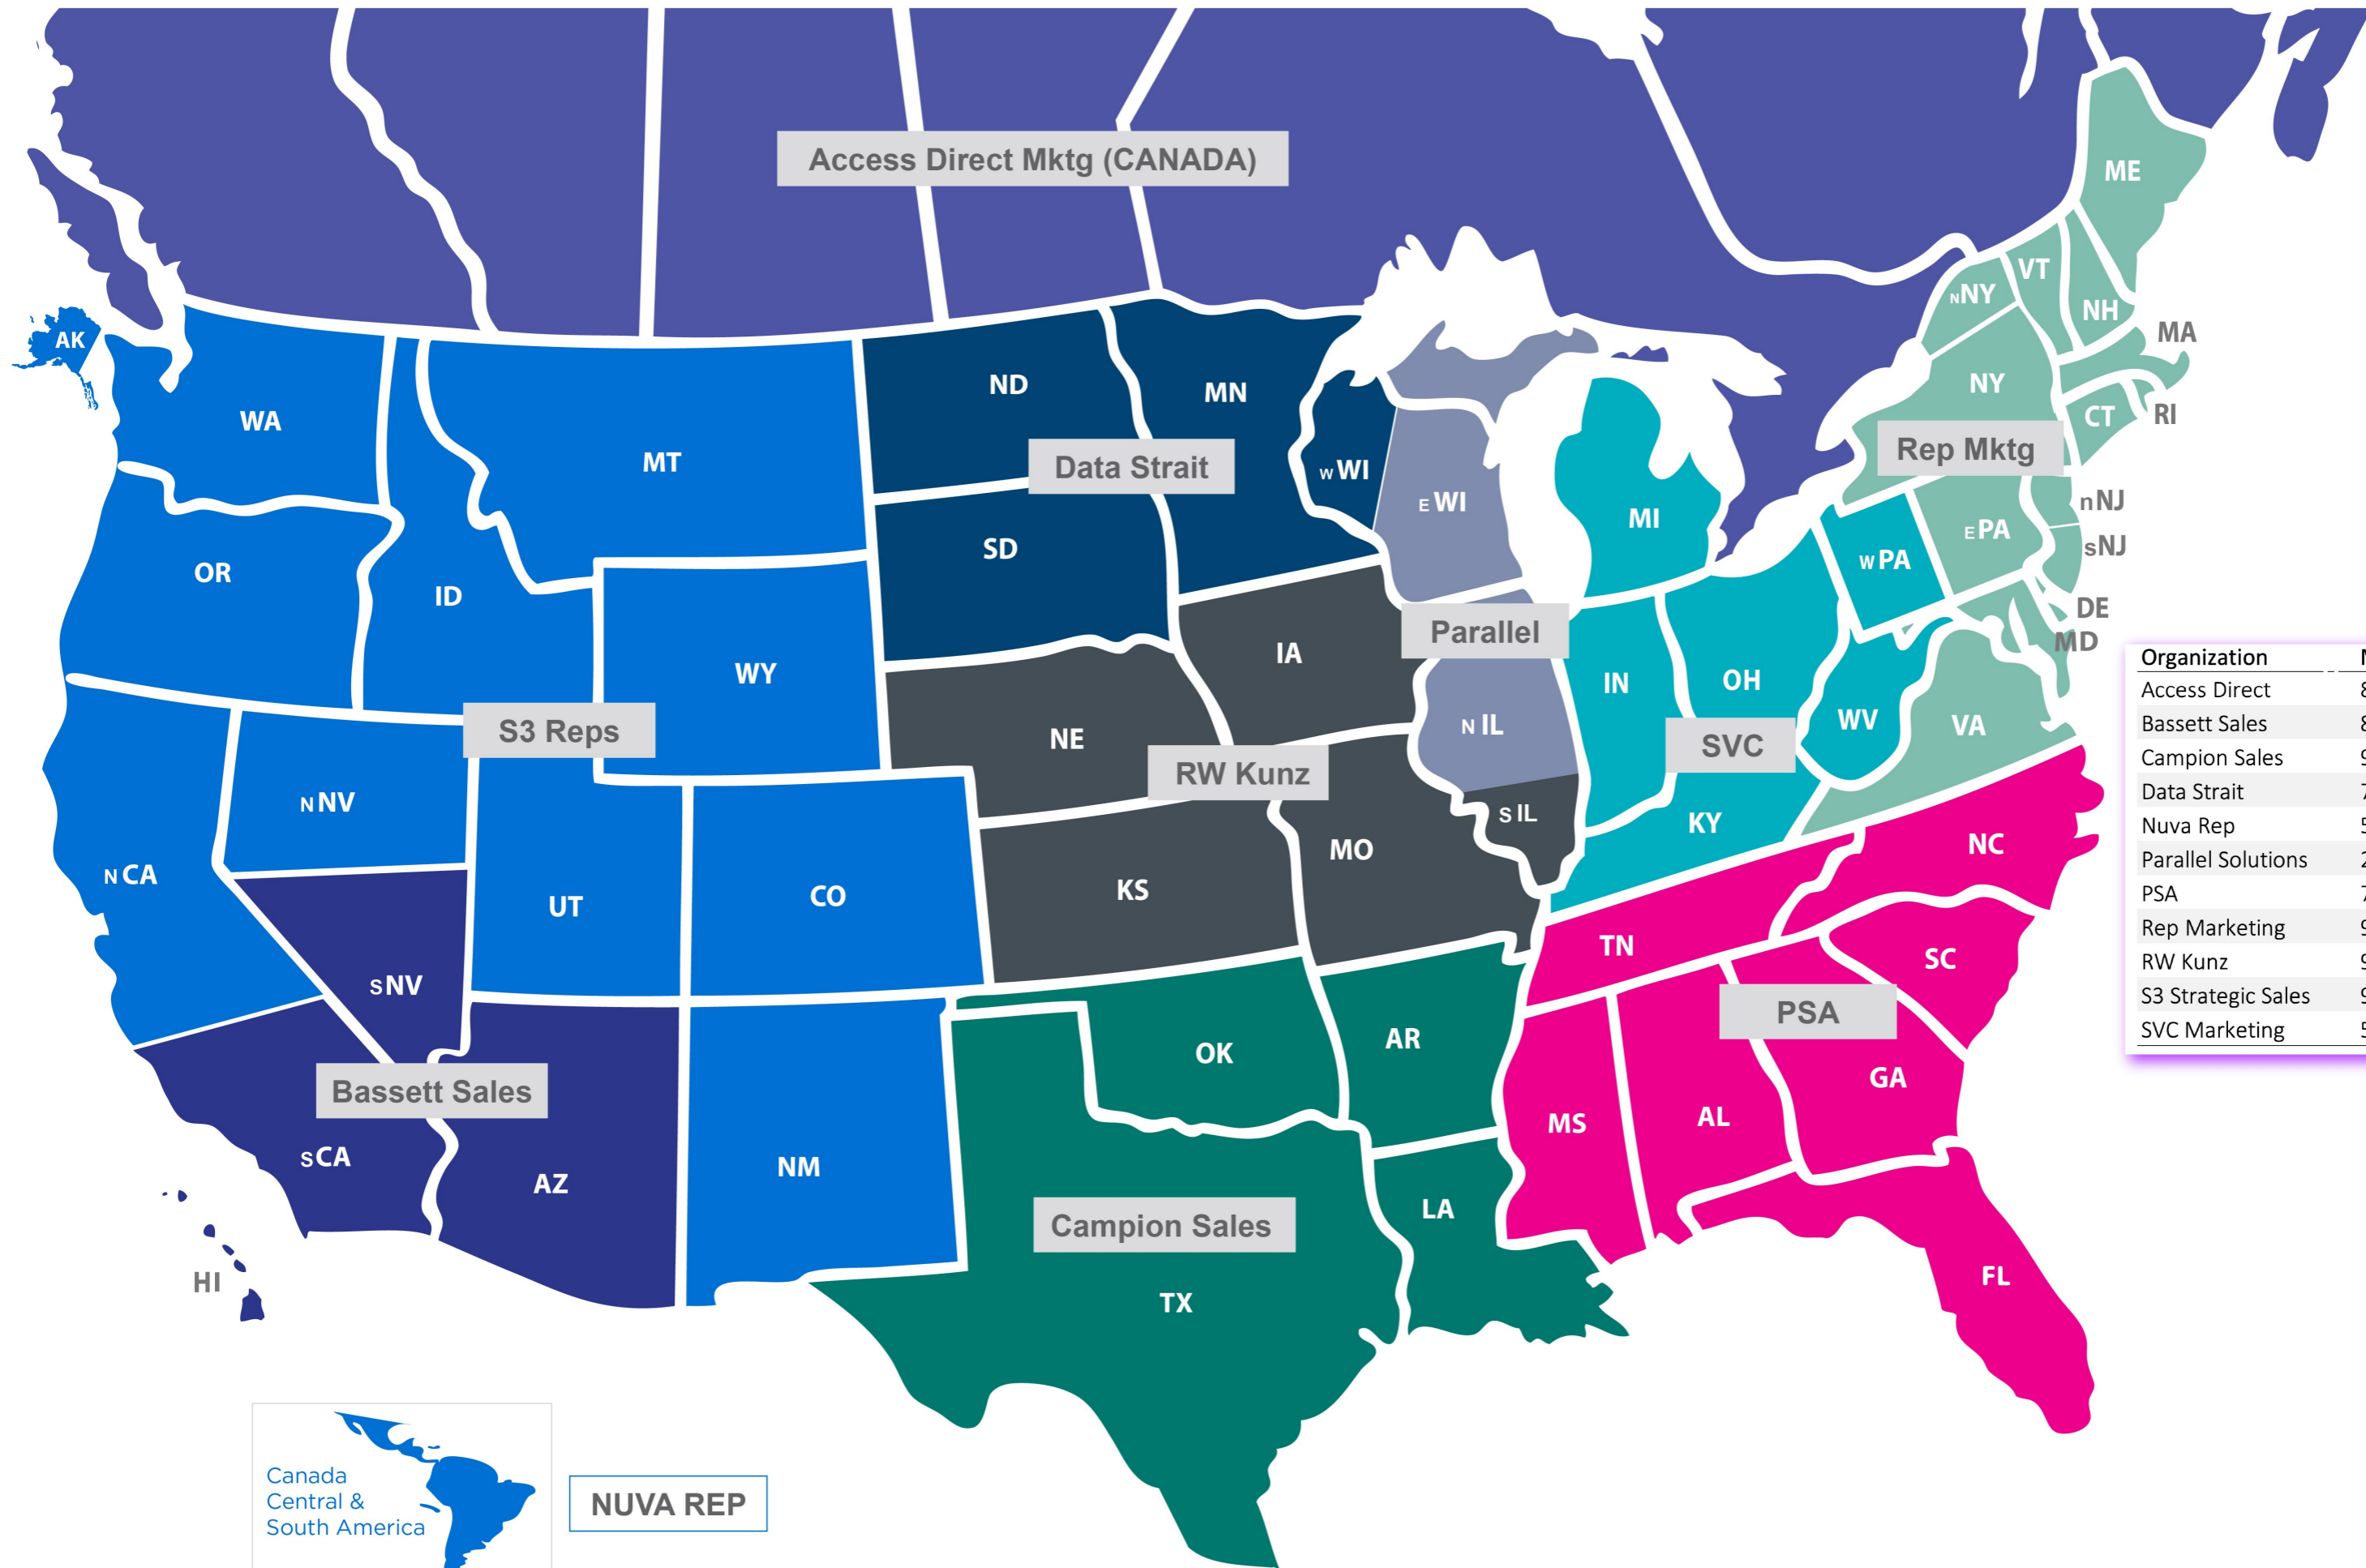

LSP INDIRECT SALES

Organization	Main PH
Access Direct	888-276-0541
Bassett Sales	818-766-2117
Campion Sales	972-471-3466
Data Strait	763-746-4466
Nuva Rep	562-263-7770
Parallel Solutions	224-353-6801
PSA	770-674-2900
Rep Marketing	978-237-5888
RW Kunz	913-648-3535
S3 Strategic Sales	904-414-6244
SVC Marketing	513-646-1416

NUVA REP